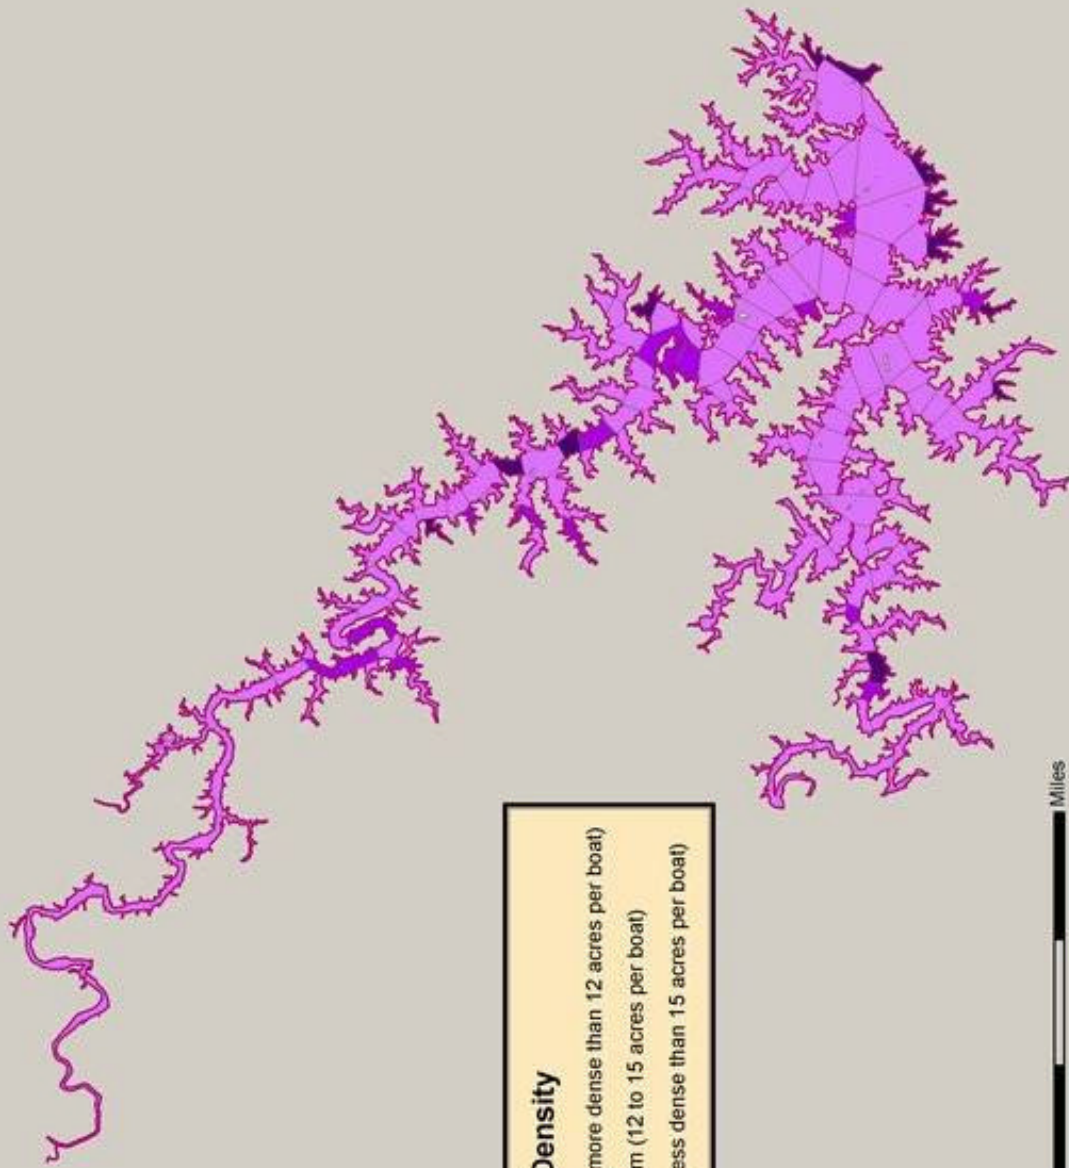

Appendix C

Boat Density Mapping

Boating Density

-  High (more dense than 12 acres per boat)
-  Medium (12 to 15 acres per boat)
-  Low (less dense than 15 acres per boat)