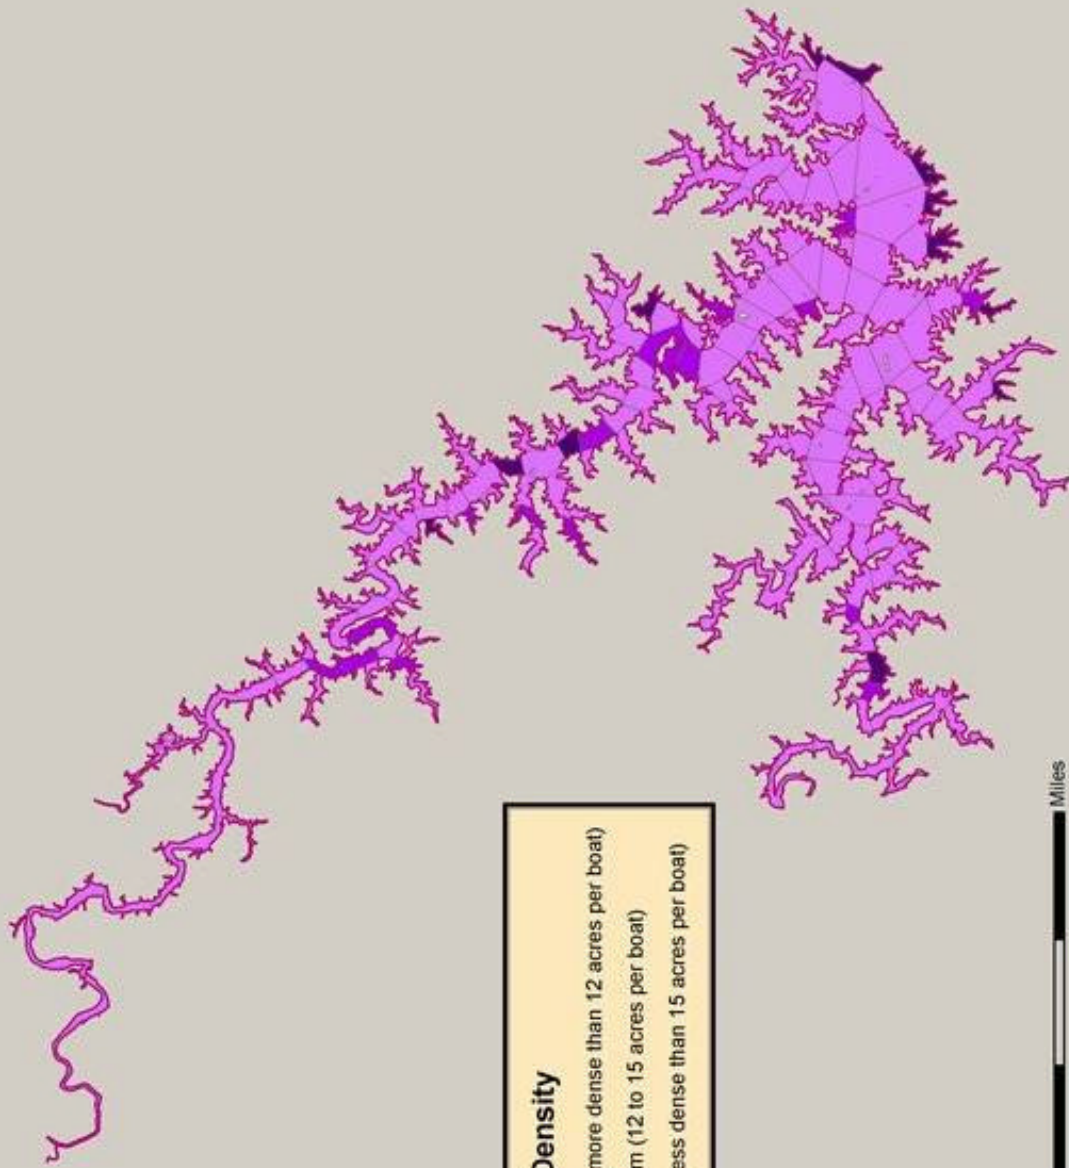

Appendix C

Boat Density Mapping

Boating Density

High (more dense than 12 acres per boat)

Medium (12 to 15 acres per boat)

Low (less dense than 15 acres per boat)